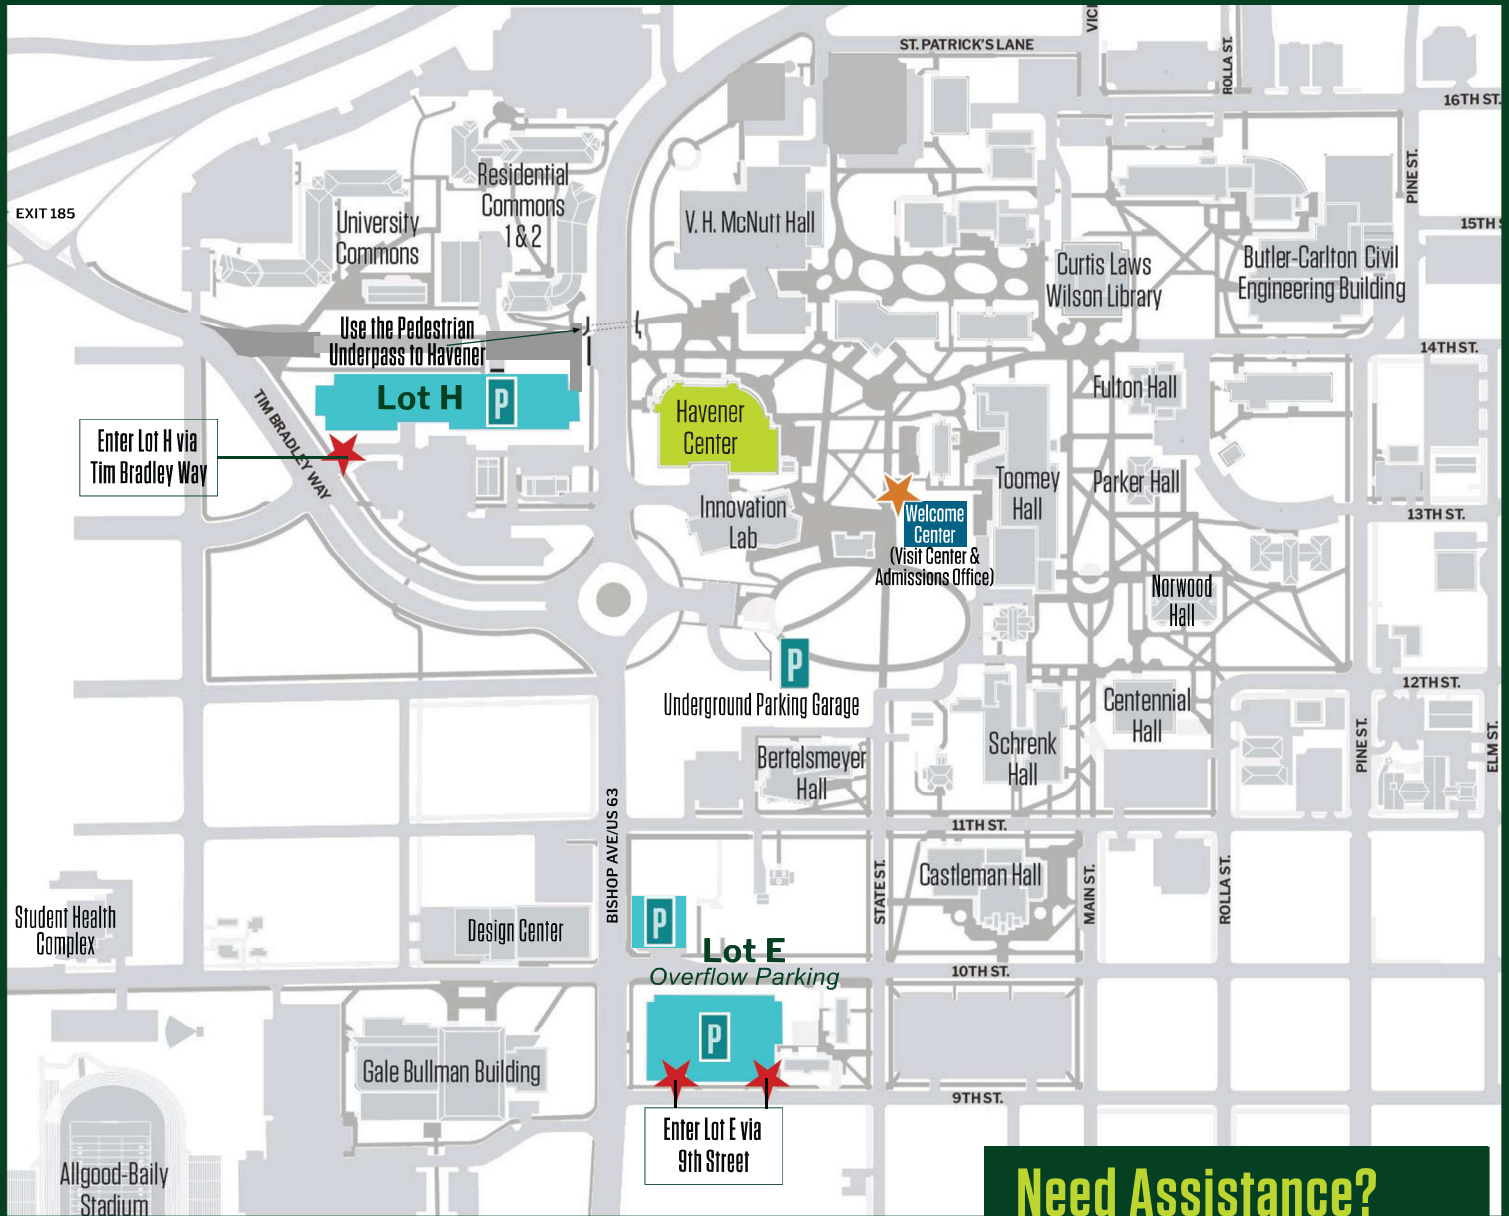

**July 24, 2026**

**Discover Day**

**9:00 - 3:30**

Please display this parking pass on the FRONT dash of your vehicle. See map on reverse side for visitor parking information.

---

**MISSOURI S&T**

## Need Assistance?

<b>Admissions Offices</b>	573-341-6731 Welcome Center
<b>Parking Lot Operations</b>	573-341-4303
<b>University Police</b>	573-341-4300

Discover Day visitors are permitted to park in any parking spot in Lot H on their event date. After parking in Lot H, visitors are encouraged to use the Pedestrian Underpass by Residential Commons to get to the Welcome Center. If there are no available parking spaces in Lot H, overflow parking is available in Lot E. If you park in Lot E, please proceed to the crosswalk at 10th and State St, turn left and walk towards the Welcome Center.

Visitors needing accessible parking may park in the underground parking garage located at 699 Tim Bradley Way. To avoid a parking ticket violation, visitors are required to use the adjacent QR parking code for entrance to the parking garage.

Check-in for the event is located in the Welcome Center.

Accessible Parking QR code

Use for entry at garage